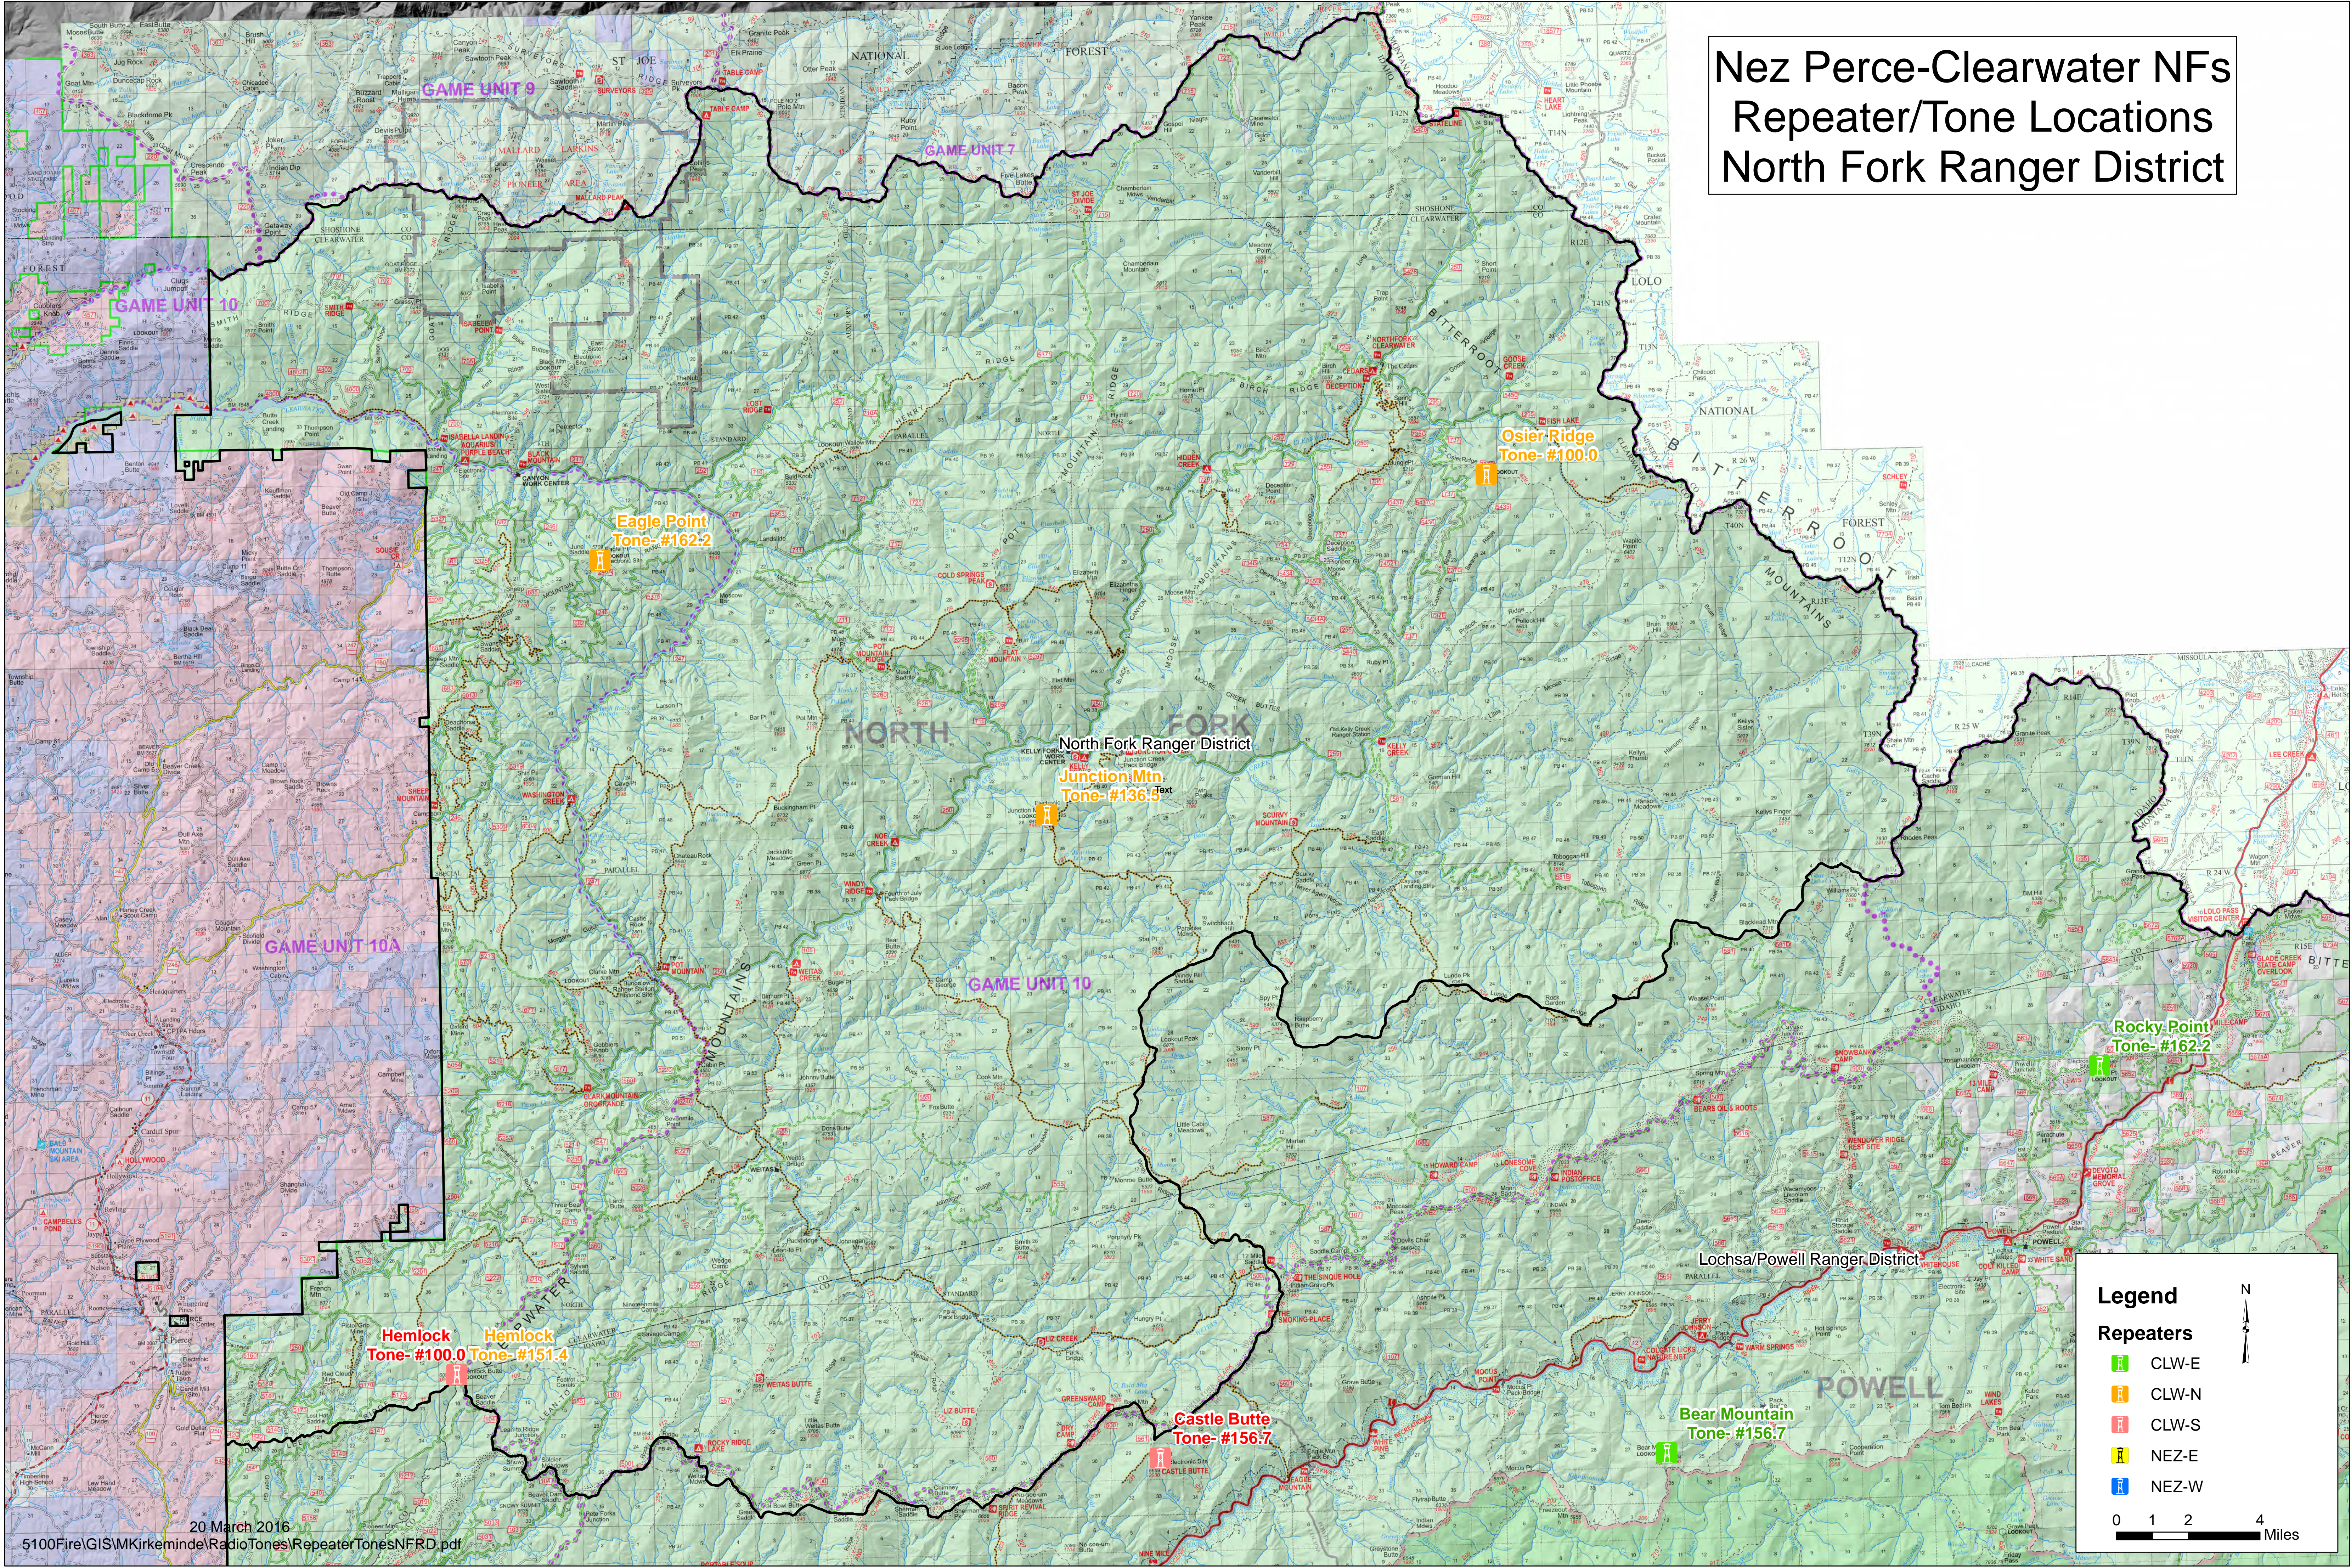

Nez Perce-Clearwater NFs Repeater/Tone Locations North Fork Ranger District

Legend

Repeaters

- CLW-E
- CLW-N
- CLW-S
- NEZ-E
- NEZ-W

0 1 2 4 Miles